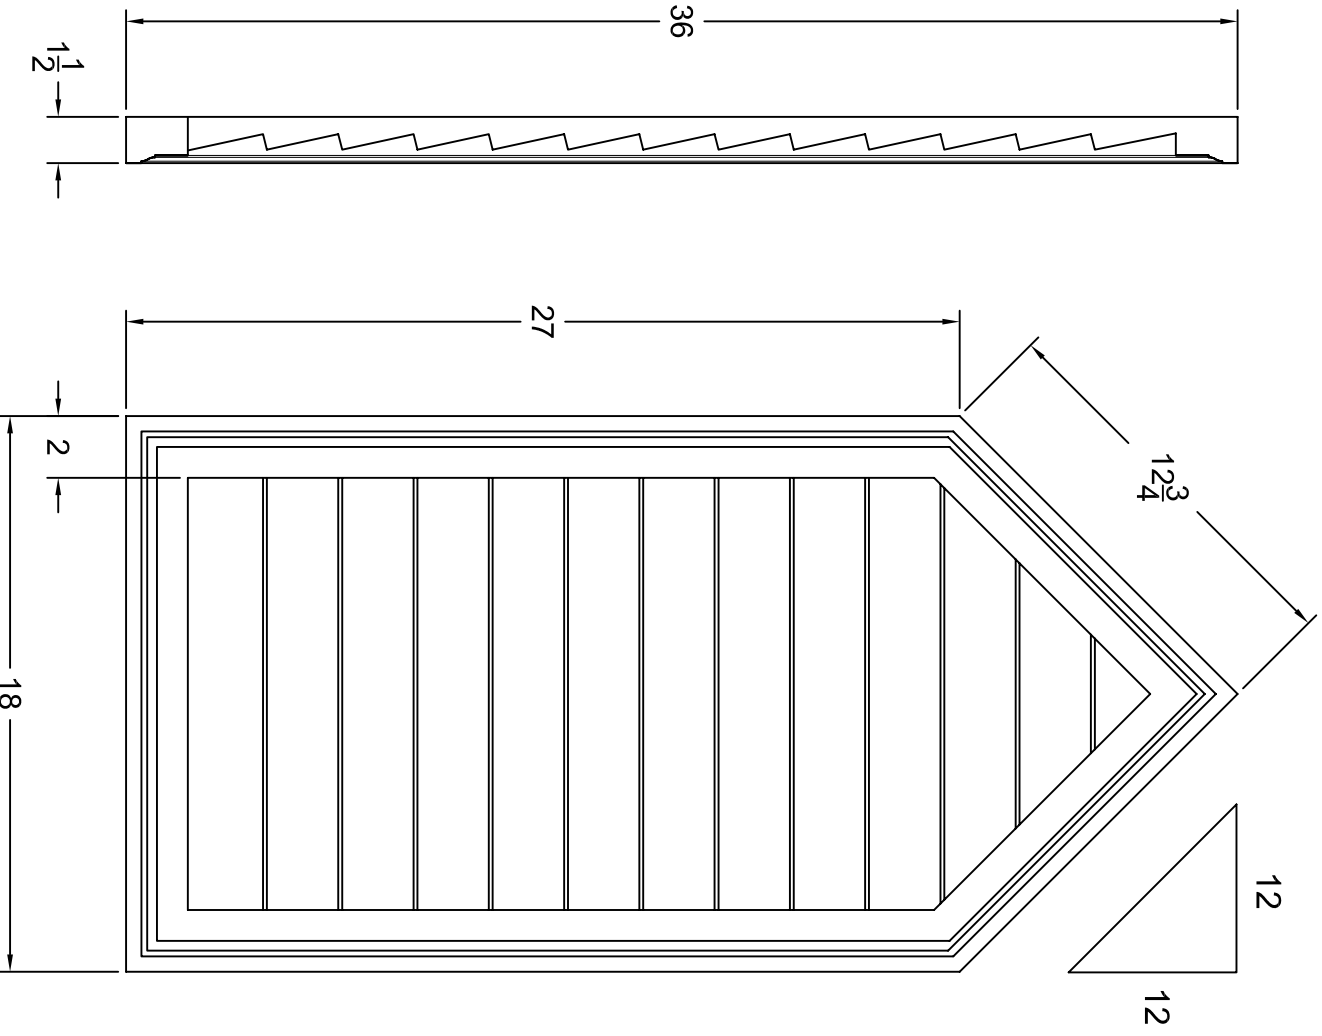

Surface Area: 00		Volume: 00		Weight: 4 LBS		Note: product may vary +/- 1/8"			
Date	Revised	Width	Height	Projection	Repeat	Texture	Plot Scale	Part	EXT PEAKED LOUVER
06-26-09	-----	18"	36"	1 1/2"	-----	SMOOTH	1-7/8"=1'	Part No.	CLP1836