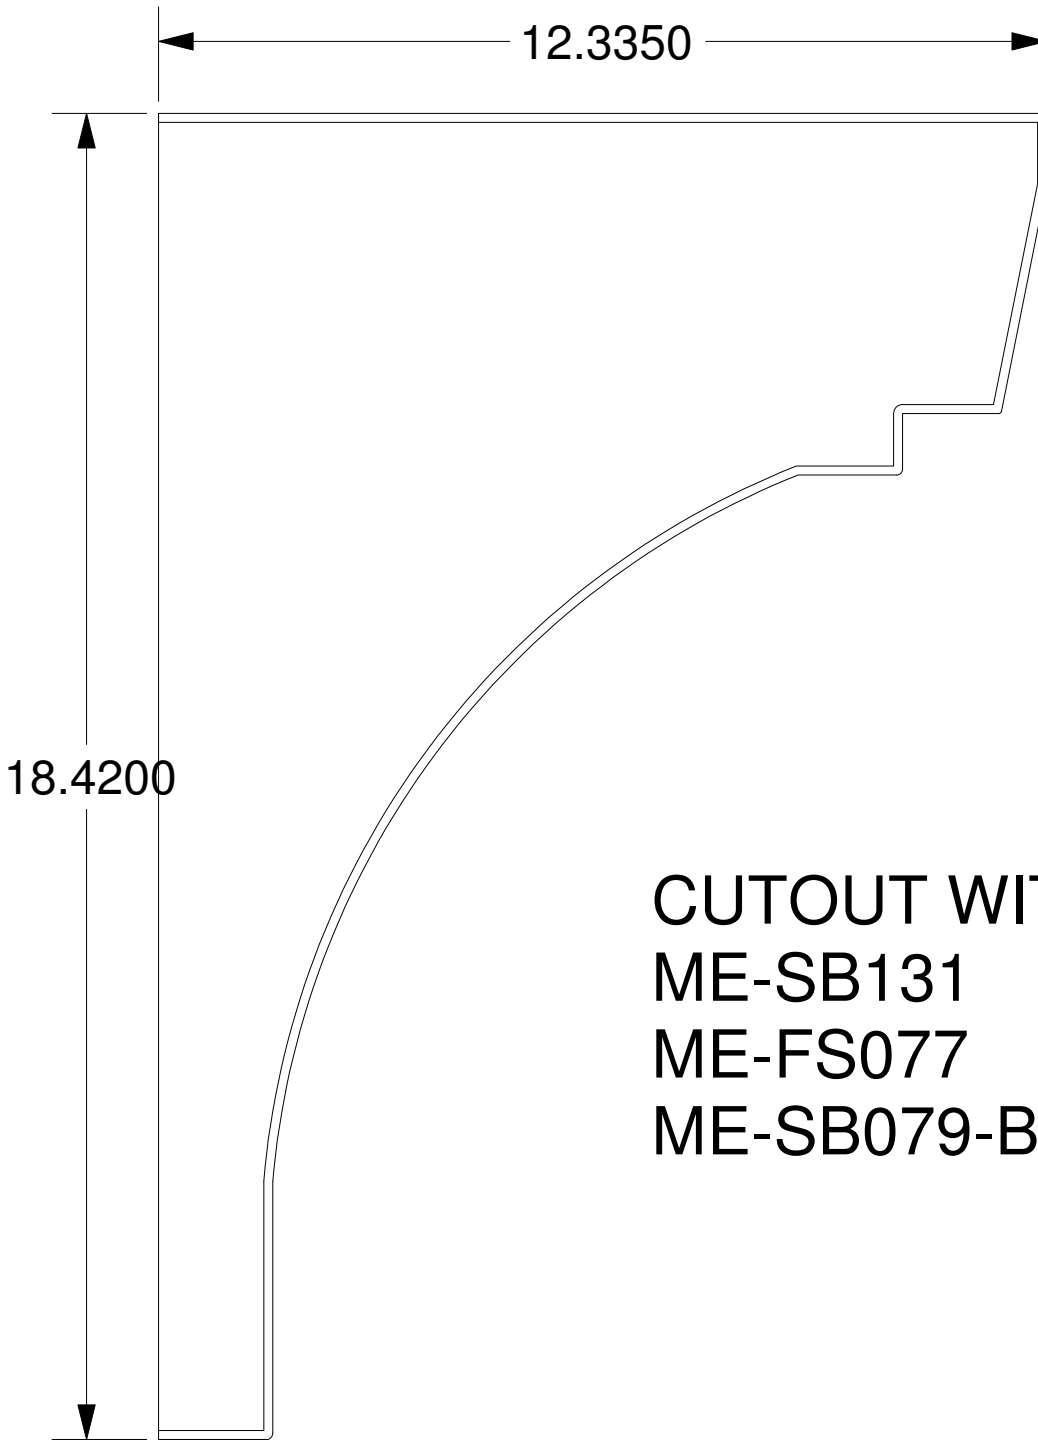

PROFILE: KC-WB1318

**CUTOUT WITH:
ME-SB131
ME-FS077
ME-SB079-B**