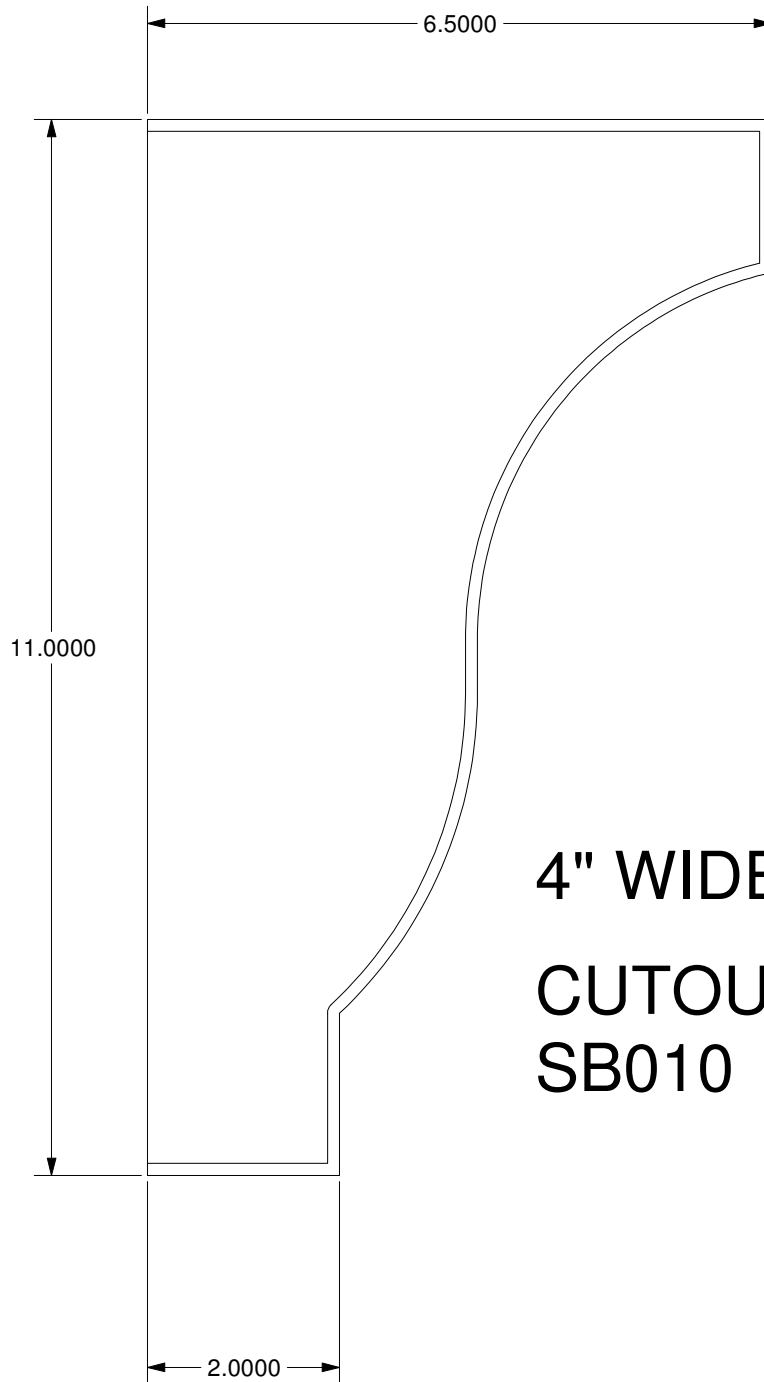

**PROFILE: KC-P422**

**4" WIDE**

**CUTOUT WITH:  
SB010**